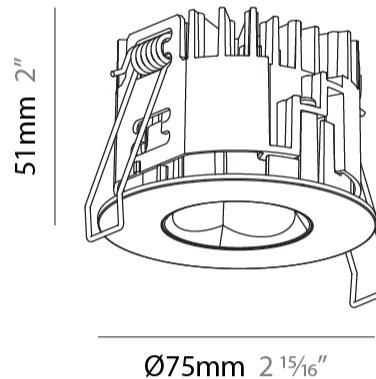

GENERAL

Series: Oiko Pro Round
Subseries: Oiko Pro Round Fixed
Partner: Prolicht
Division: Architectural
Installation: Recessed
Product Type: Downlight
Mounting Location: Ceiling
Light Distribution: Direct

PHYSICAL

Aperture Sizes - Downlights: 1"
Shape: Round
Diameter (mm): 75
Diameter (in): 2 15/16
Height (mm): 51
Height (in): 2
Ceiling Thickness (mm): 1 - 25
Ceiling Thickness (in): 1/16 - 1 3/16
Min. Recessing Depth (mm): 55
Min. Recessing Depth (in): 2 3/16
Diffuser: Lens Pack - Spread Lens / Linear Spread Lens / Honeycomb Louver
Fixture Finish: SSR / BKV / CWI / CRY / HAB / UFT / ITA / RUA / FTG / MYG / LOD / PUS / FRO / FUP / KIA / POP / BLS / SPG / MEY / GOH / CHC / COM / ABZ / JAG / OBR / MOS / ROR
Fixture Material: Aluminum Die Cast
Cut-out Measurements: 68mm / 2 11/16" Diameter

ELECTRICAL

Lamp Type: LED (Zhaga Standard)
Input Wattage (W): 14
Total Output Wattage (W): 12.7
Dimming: Dali Dimming
Driver Included: No
Driver Location: Recessed Housing
Driver Type: Constant Current - Universal (120Vac only for DALI driver)
Driver Class: Class 2
Input Voltage (V): 120 - 277
Constant Current (MA): 700

LED

Color Temperature (°K): 2700-6500 Tunable White
Max. Delivered Lumen (lm): 1240
Nominal Lumen (lm): 1460
CRI: >93 CRI
Lamp Life (hrs): 50000
Special LEDs offerings: Tunable White

OPTICAL

Reflector: 52
Adjustability: Fixed

RATINGS AND CERTIFICATIONS

Certified By: Certified for North American Standards
IP rating: IP20